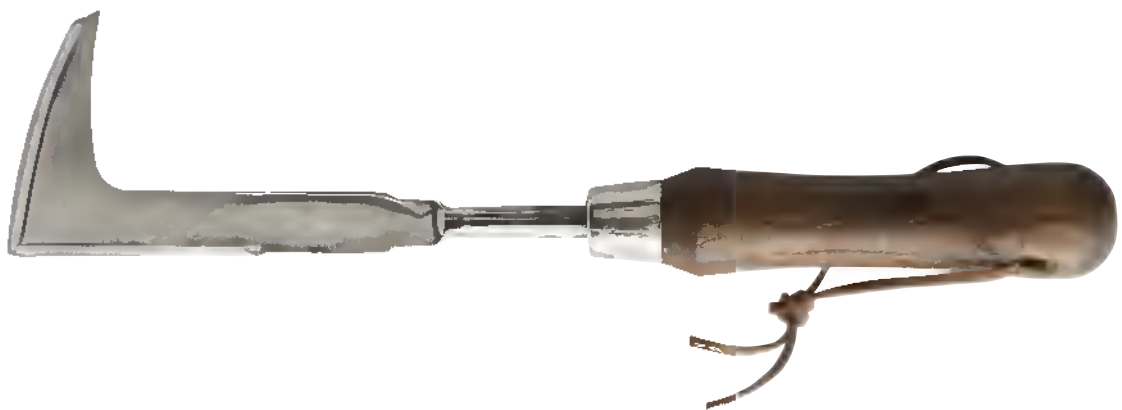

OAK MILL PAVING KNIFE

Stainless steel

13109