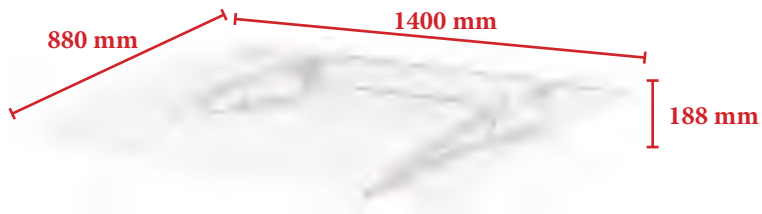

1670 x 586 x 314 mm - Stainless steel
10009

Canopies

SUPER DOOR

105

MARID 1200
Steel + powder coated grey
10200

MARID 1400
Steel + powder coated grey
10202

MARID 1400
Stainless steel
10256

MARID 1800
Steel + grey powder coated
10204