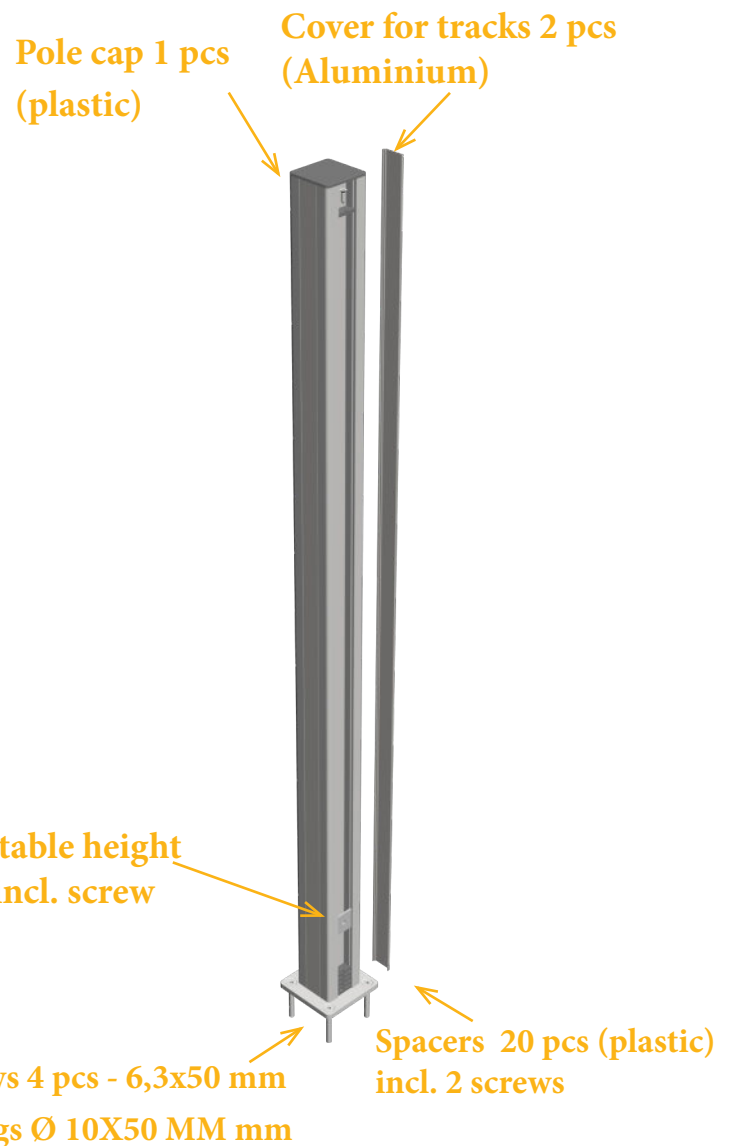

SMARTFENCE

The system is developed around our unique fence post in extruded aluminum. The unique profile provides maximum flexibility, while maintaining a beautiful and stylish design, without visible fittings and screws. The post is built as a "T" with universal connection from 3 sides. The track in the post allows to use many different types of fences - glass, wood, fiber concrete to name a few. The post is powder coated and maintenance free so you can drop brush and enjoy the garden and the sun instead.