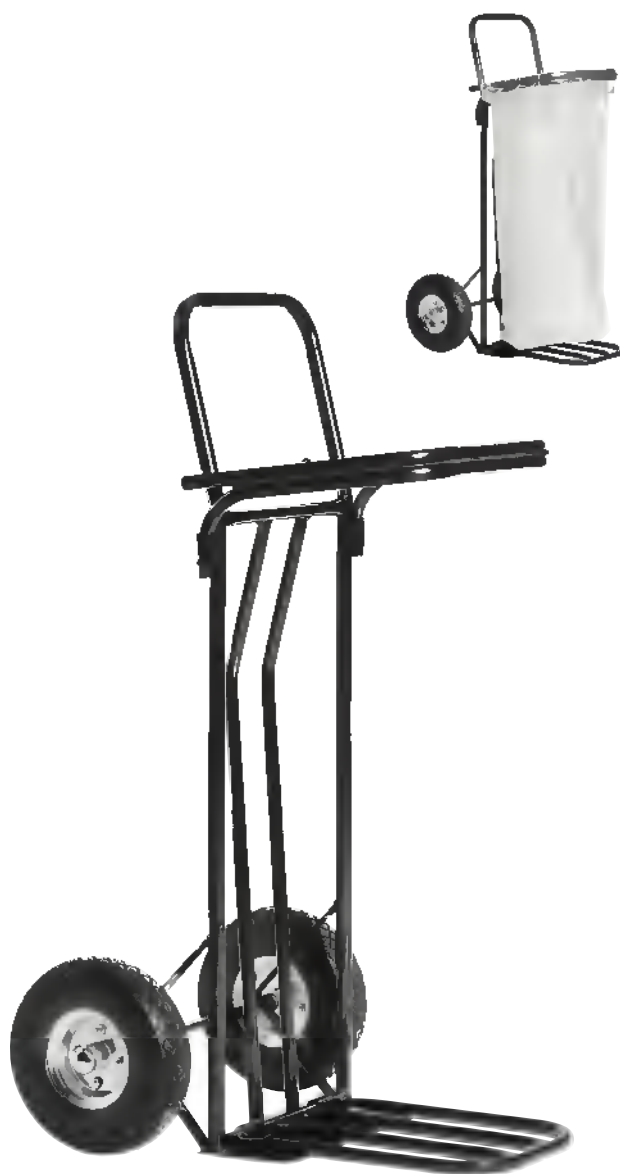

TOW SPIKE AERATOR
91 cm
12054

Attachments

TROLLA

TOW BEHIND LAWN SWEEPER
LEAVY 97 cm
12008

*KEEP YOUR LAWN CLEAN
AND BEAUTIFUL*

TOW BEHIND LAWN SWEEPER
LEAVY 120 cm
12009

TOW SPIKE AERATOR
120 cm
12120

TOW SPIKE AERATOR
W/ Drop spreader
12011

GIVE AIR TO
YOUR LAWN !

CARRY 2
2 wheel wheelbarrow
13027

NEVER HAVE
A FLAT TIRE !

TROLLA CARRY
W/Flat free PU wheel
13025

BIGGY XXL
2 wheel Stable cart
13040

HAND TRUCK
Multi 180 kg with ramp
13020

HAND TRUCK
Garbage bag holder and ramp 150 kg
13021

HITCH BALL
50 mm - ATV/Garden tractor
12136

A black Trola wheelbarrow is shown in a close-up, low-angle shot. The wheelbarrow has a black plastic body with the brand name 'Trola' printed in white on a black rectangular background. It features a chain drive mechanism connecting the front wheels to the rear wheel. The front wheels are large and have a knobby tread pattern. The wheelbarrow is positioned on a grassy field with some weeds and small flowers. The background is slightly blurred, showing more of the grassy area.