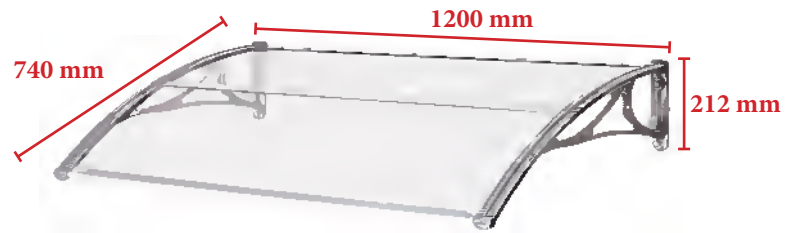

*Canopies in color boxes with sales point and
description in various languages!*

REBECCA 1200
1200x700 mm
Tempered 4+4 glass
10092

RIO 1000
1000 x 600mm - grey
3 mm - 2 layer poly
10208

PARIS 1200
1200x740mm - grey
PE Brackets - 5,2 mm 2 layer poly
10206