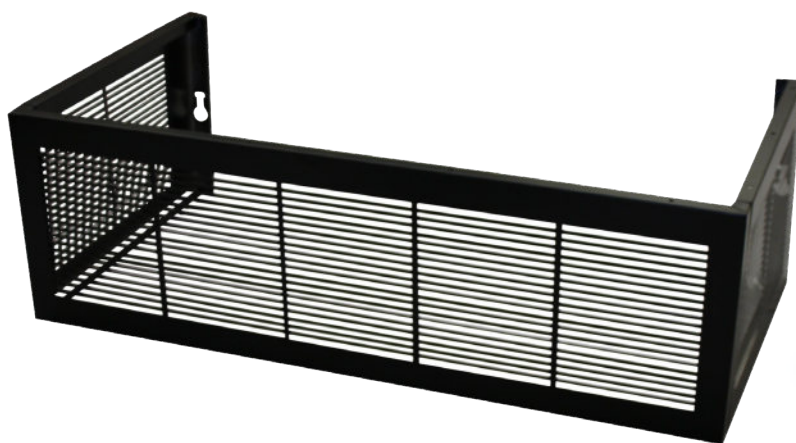

SUPERROOF

550mm

700/607 mm

1100 mm

MAGGIE HEAT PUMP COVER
Aluminium - White
10067

MAGGIE HEAT PUMP COVER
Aluminium - Black
10068

MAGGIE - EXTENSION
Aluminium - White
10073

MAGGIE - EXTENSION
Aluminium - Black
10074