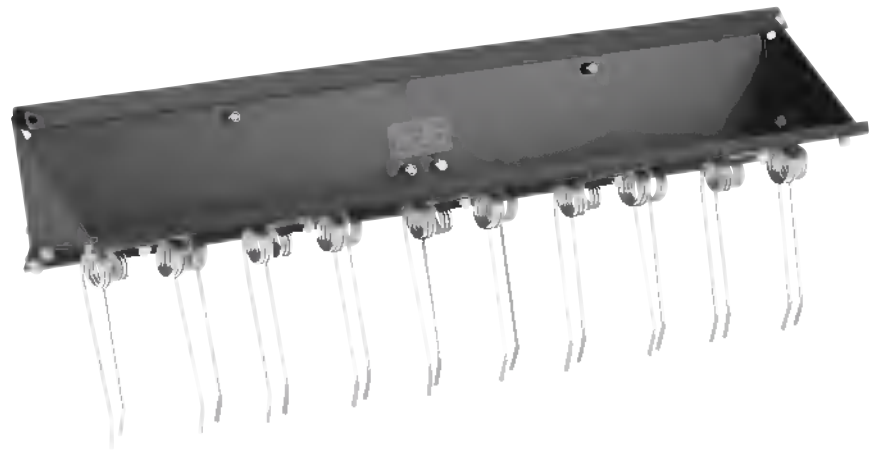

START
PAKKE

START
PACKAGE

START
PAKET

12061

TS Carryingplate

Carrying plate for Trolia SYSTEM basic module, which can be used for Trolia's ATV spreader, ATV sprayer and Tool-box. Easy installation. Used for 12023, 12021, 12086 on 12072/12060.

12062

Actuator for TS

Actuator for Trolia SYSTEM and Trolia road planer. Comes with on/off switch & fuse. Comes unassembled.

Incl. wireset with ON/OFF

12065**TS SPIKY - Spike aerator module**

Spike aerator module for Trolla basic module. (12072 not included). Working width 95 cm. Comes unassembled.

**12066****TS TINY - Tine dethatcher**

Tine dethatcher module for Trolla basic module (12072 not included). Working width 100 cm. Comes unassembled.

**12067****TS DRUMY - Lawn roller module**

Lawn roller module for Trolla basic module (12072 not included). Working width 88 cm. Comes unassembled.