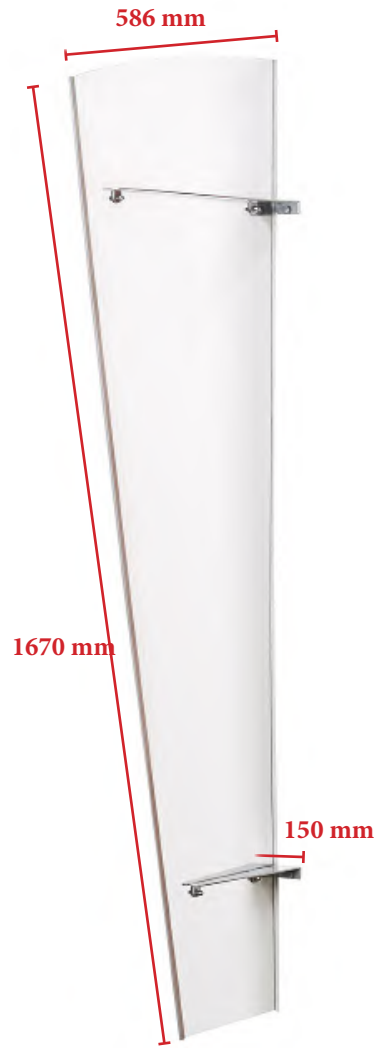

METTE - SIDE PROFILE

1670 x 586 x 314 mm - steel+grey powder coated
10007

METTE - SIDE PROFILE

1670 x 586 x 314 mm - Stainless steel
10009