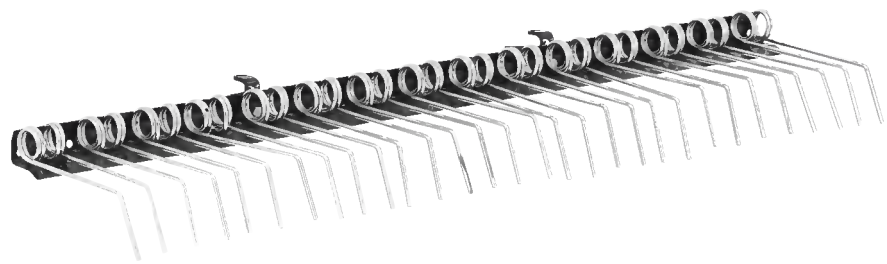

12073

12072

12062

12072

Trolla SYSTEM - BASIC MODULE

Basic module for rear mounting with mounting plate and tow ball. Can be lifted during transport via the spindle. Comes unassembled.

GRUND
MODUL

BACIS
MUDULE

GRUND
MODUL

12079

TS Yard rake module

Yard rake module for rear mounting with Trolla SYSTEM Basic module. Total length 120 cm . Comes unassembled.

12060

TS Yard rake w/ spindle

Yard rake for rear mounting with mounting plate and tow ball. Can be lifted during transport via the spindle. Comes unassembled.