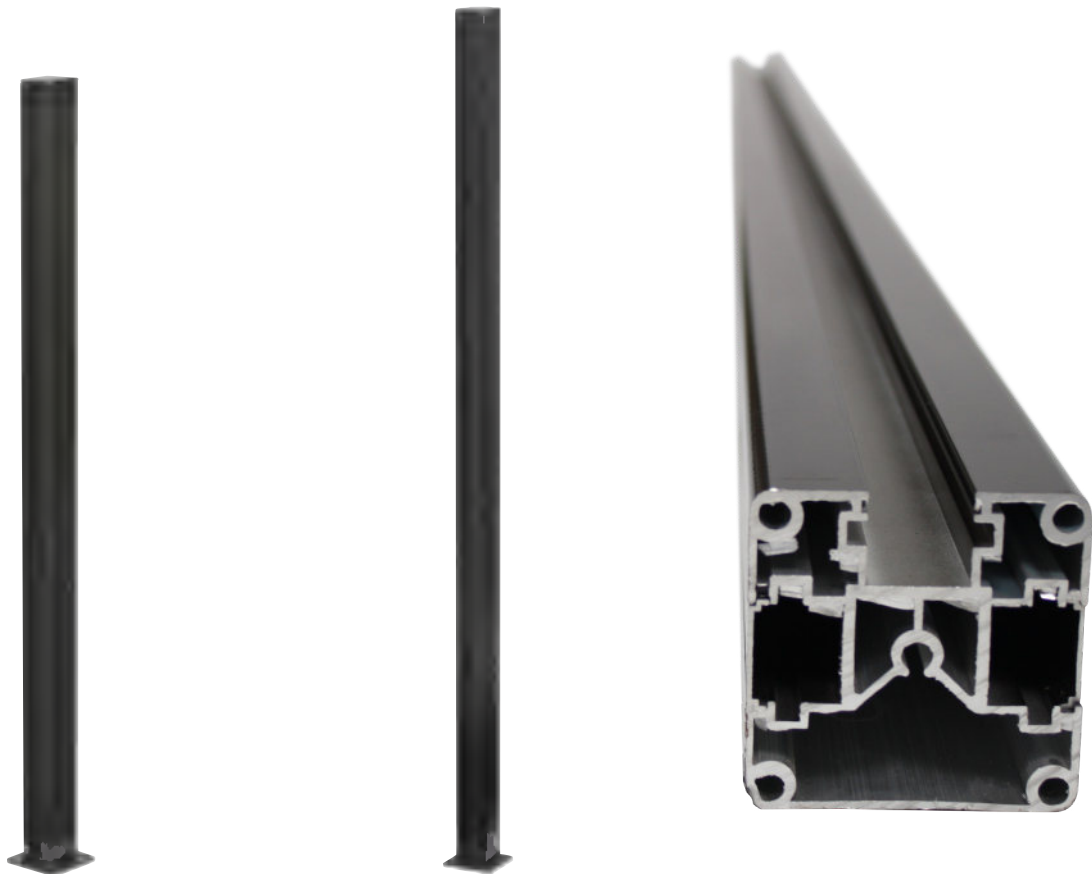

MALENE 1800 - SIDE AWNING 

Aluminium - BLACK

10122

Side awning

SUPERROOF

SMART FENCE

Smart fence

sunroof

Smart fence

albergo

SMARTFENCE

The system is developed around our unique fence post in extruded aluminum. The unique profile provides maximum flexibility, while maintaining a beautiful and stylish design, without visible fittings and screws. The post is built as a "T" with universal connection from 3 sides. The track in the post allows to use many different types of fences - glass, wood, fiber concrete to name a few. The post is powder coated and maintenance free so you can drop brush and enjoy the garden and the sun instead.

SMART POST

SMART POST from SUPERROOF SMART FENCE is a universal fence post which can be used for 6 mm toughened glass, wood/WPC in thicknesses 15–16 mm and 20–22 mm. The post is shaped like a T and one to three sides can be connected to a single post. A side cover is included to cover unused tracks. Spacers are also included for the glass panels and/or wood. Top and bottom mounting strips are also available for many modules. You find the post in 95 and 125 cm with ground plate for mounting and 230 cm for embedding the post(180 cm over ground)

SMART POST 95
Aluminium - BLACK
950x50x50 mm
10170

SMART POST 125
Aluminium - BLACK
1250x50x50 mm
10180

SMART POST 180
Aluminium - BLACK
2300x70x70 mm
10141

6 mm tempered clear glass

6 mm tempered clear glass panels for SUPERROOF SMART FENCE. Glass mounting strips are included in the box for insertion into the SUPERROOF SMART POST. The glass panel measures W 86.8 x H 92/122 cm, which gives the post a centre-to-centre distance of 90 cm.