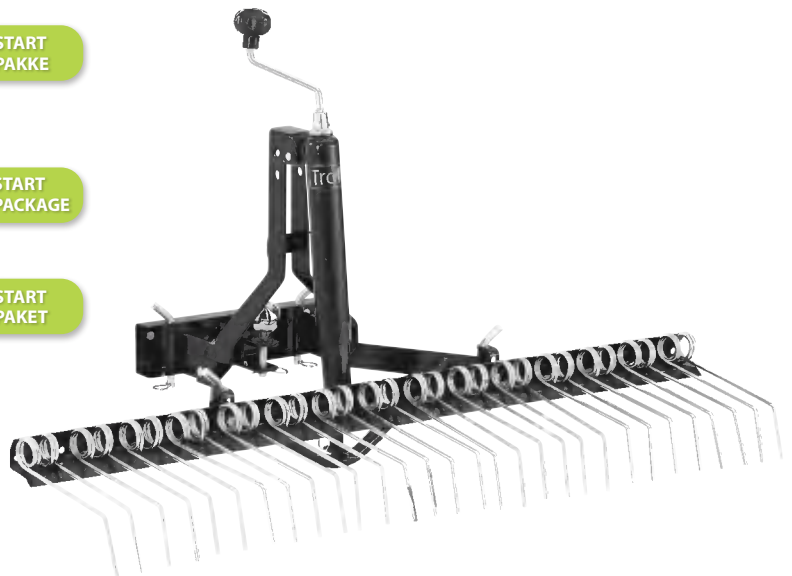

12073

12072

12062

12072

Trolla SYSTEM - BASIC MODULE

Basic module for rear mounting with mounting plate and tow ball. Can be lifted during transport via the spindle. Comes unassembled.

GRUND
MODUL

BACIS
MUDULE

GRUND
MODUL

12079

TS Yard rake module

Yard rake module for rear mounting with Trolla SYSTEM Basic module. Total length 120 cm . Comes unassembled.

12060

TS Yard rake w/ spindle

Yard rake for rear mounting with mounting plate and tow ball. Can be lifted during transport via the spindle. Comes unassembled.

START
PAKKE

START
PACKAGE

START
PAKET

12061

TS Carryingplate

Carrying plate for Trolia SYSTEM basic module, which can be used for Trolia's ATV spreader, ATV sprayer and Tool-box. Easy installation. Used for 12023, 12021, 12086 on 12072/12060.