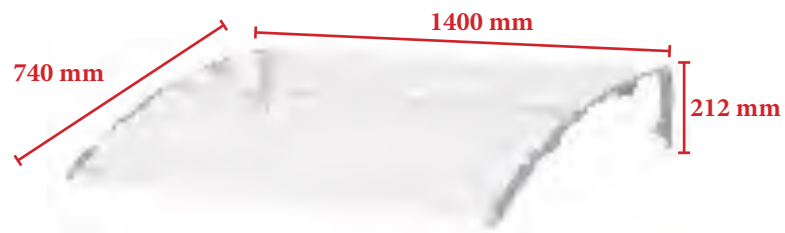

EMMA 1400 GREY
1400x740mm - Box
PE Brackets - 2 mm poly
10096