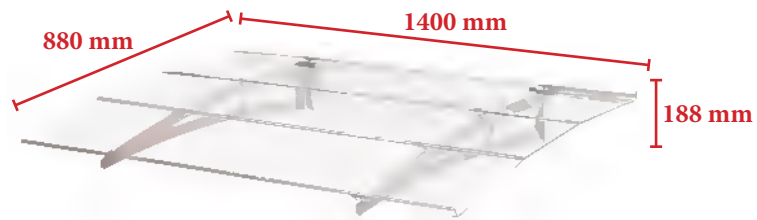

BERLIN 1500 GREY INCL. LED
1400x914mm- Incl. LED light
10302

MADRID 1400 GREY INCL. LED
1400x880mm- Incl. LED light
10301

METTE - SIDE PROFILE

1670 x 586 x 314 mm - steel+grey powder coated
10007

METTE - SIDE PROFILE