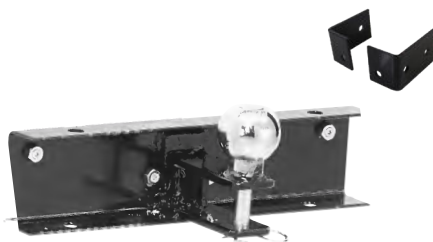

Draw hoemodule to Trolla SYSTEM. Suitable for Trolla basic module (12072 not included). 8 pcs. adjustable teeth. Working width 100 cm. Comes unassembled.

12063

TS tow ball/ pin

Tow ball/ pin mounting plate. Fits most garden tractor. Side mounting possible. Comes unassembled