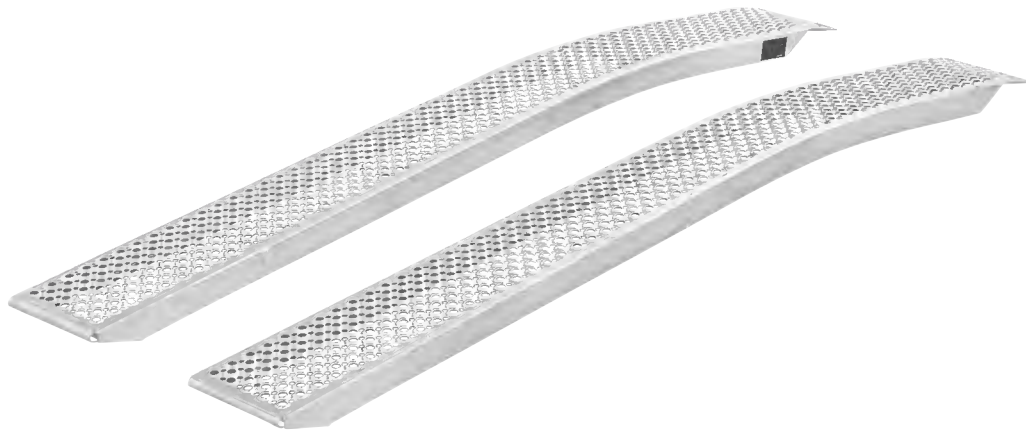

DUMP CART

225 kg
12015

*EASY dump function
on the wagons!*

DUMP CART

600 kg
12005

ALU DRIVE-ON RAMP

300 cm - 400 kg

12142