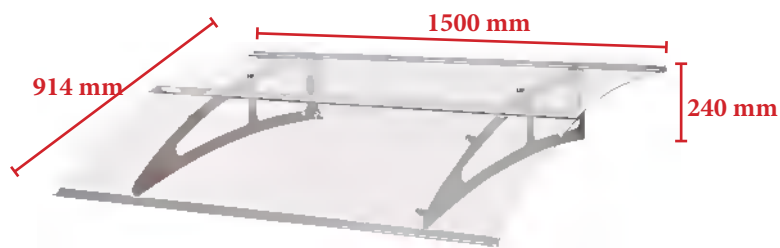

LED light 500
500 x 30 x 24 mm - Batteries
10008

LED 500 has mounting for Superroof canopies or for the wall incl. in the box!

Canopies

SUPERROOF

EMMA 1400 GREY INCL. LED
1400x740mm- Incl. LED light
10300