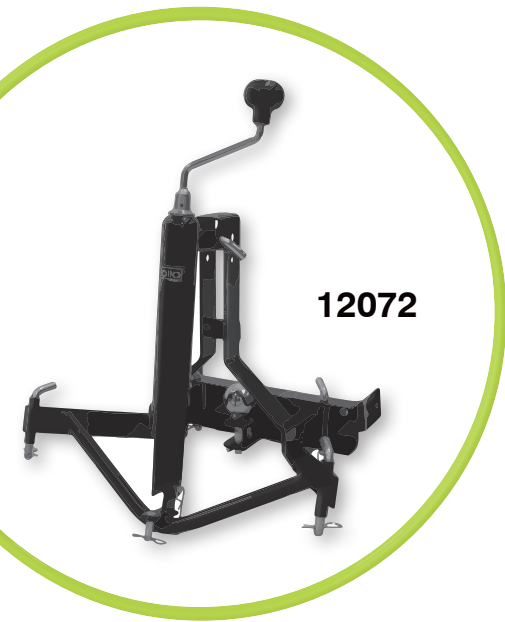

START PACKAGE

12071

12079

Garden tractor

12065

12066

12067

12076

12073

12072

12062

12072

Trolla SYSTEM - BASIC MODULE

Basic module for rear mounting with mounting plate and tow ball. Can be lifted during transport via the spindle. Comes unassembled.

GRUND
MODUL

BACIS
MUDULE