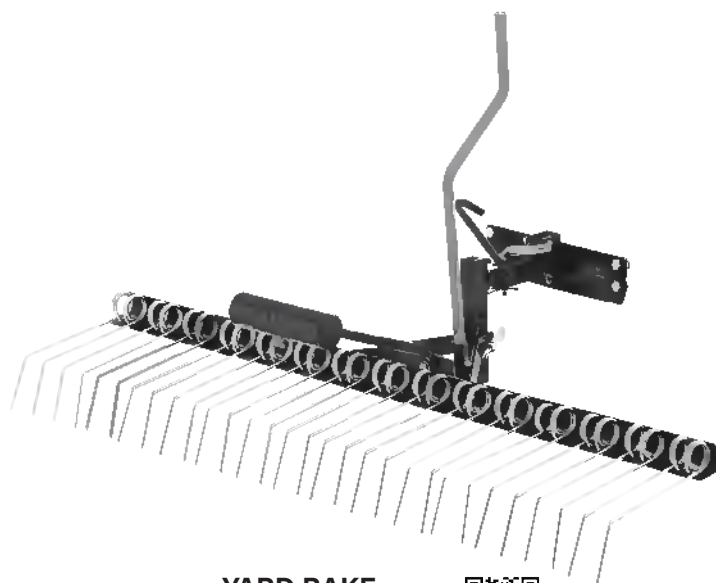

WAGON FOR ATV SPRAYER

Composed for 13034

13037

TRAILER SPRAYER 100 L SET

W/3 meter boom

13038

YARD RAKE
120 cm
12016

TINE DE-THATCHER
100 cm
12010