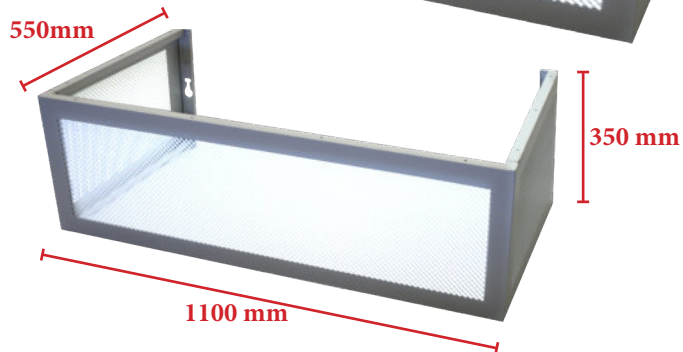

SUPERROOF

550mm

700/607 mm

1100 mm

MAGGIE HEAT PUMP COVER
Aluminium - White
10067

MAGGIE HEAT PUMP COVER
Aluminium - Black
10068

MAGGIE - EXTENSION
Aluminium - White
10073

MAGGIE - EXTENSION
Aluminium - Black
10074