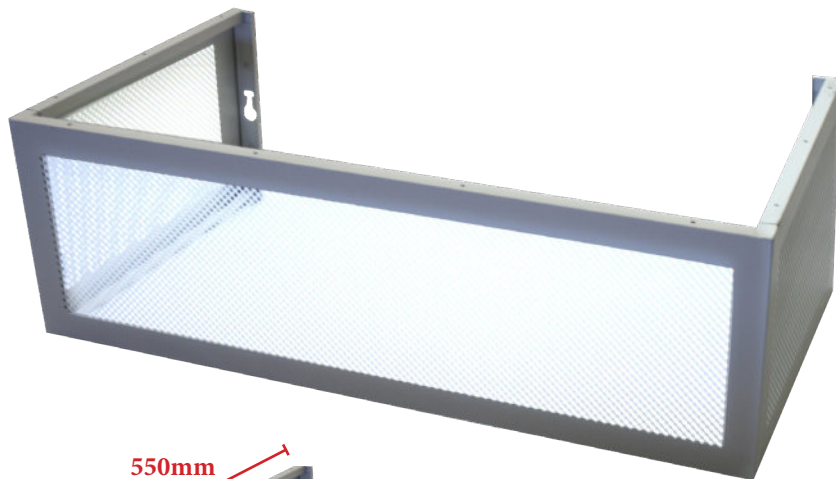

SUPERROOF

550mm

700/607 mm

1100 mm

MAGGIE HEAT PUMP COVER
Aluminium - White
10067

MAGGIE HEAT PUMP COVER
Aluminium - Black
10068

MAGGIE - EXTENSION
Aluminium - White
10073

MAGGIE - EXTENSION
Aluminium - Black
10074