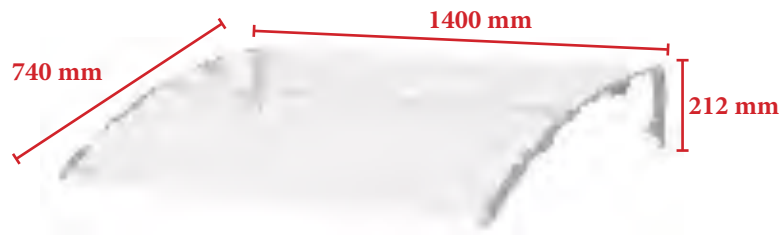

EMMA 1400 GREY INCL. LED
1400x740mm- Incl. LED light
10300