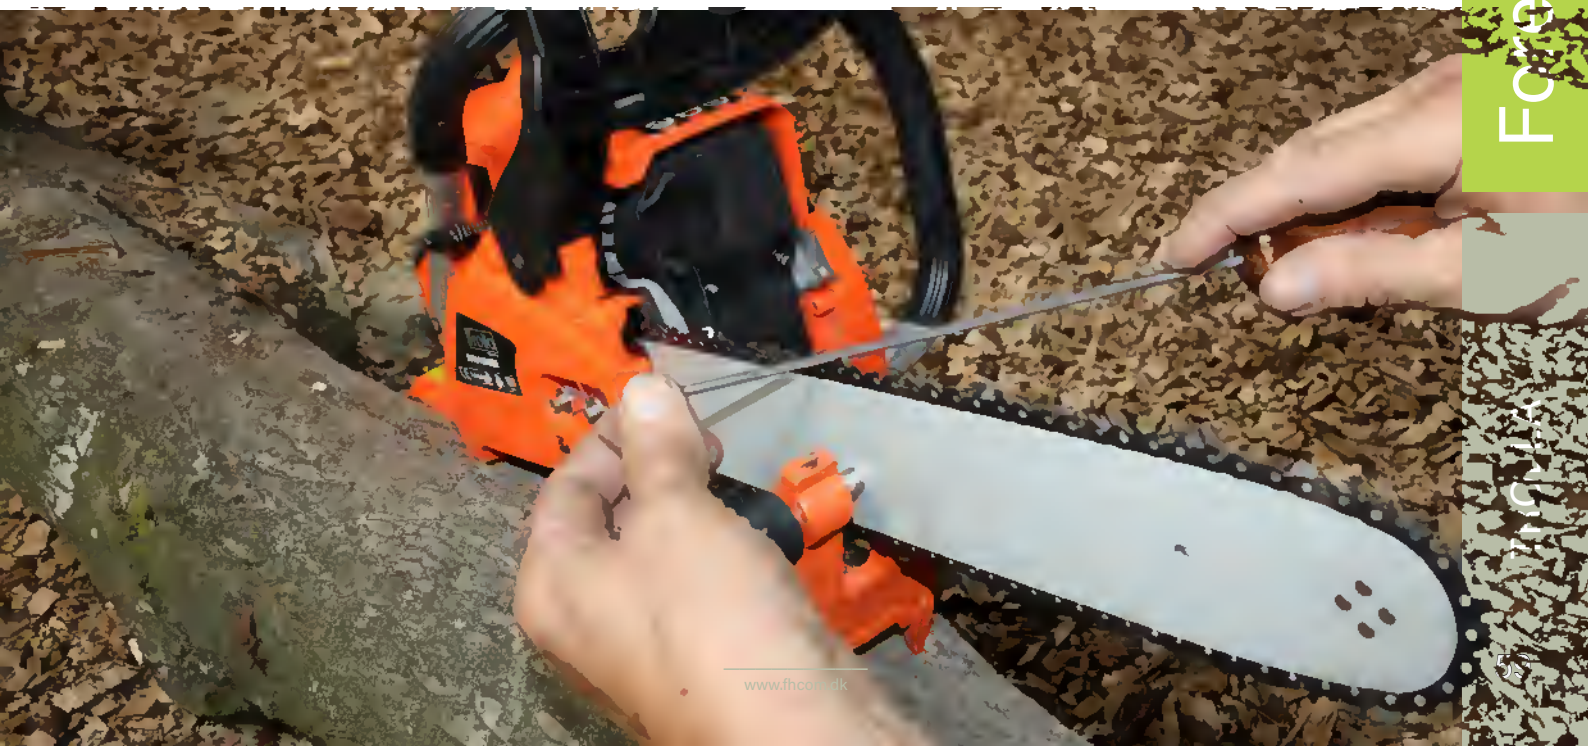

ALUMINIUM WEDGE

500 G
12248

ALUMINIUM WEDGE

1000 G
12249

Incl. Belt bag

WEDGE SET
2 pcs with holder
12250