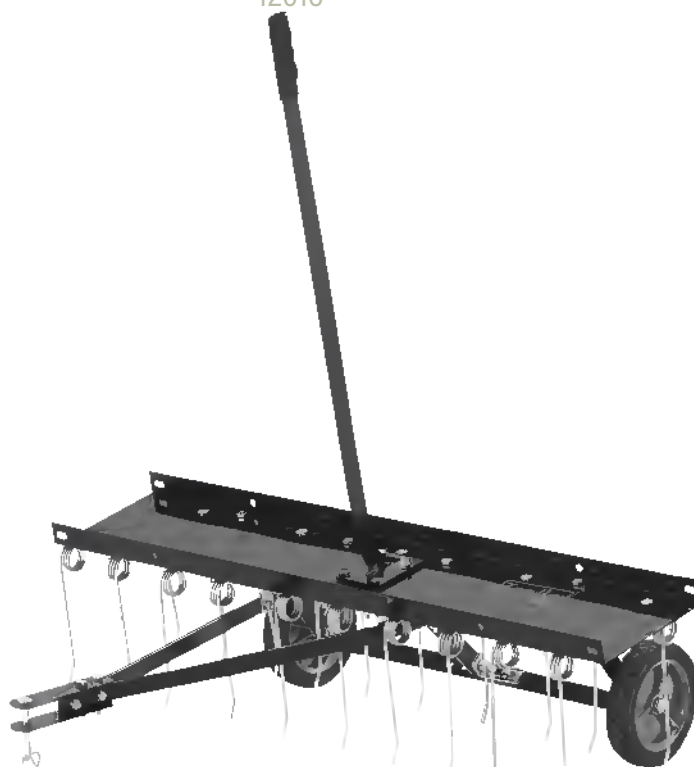

WAGON FOR ATV SPRAYER

Composed for 13034

13037

TRAILER SPRAYER 100 L SET

W/3 meter boom

13038

YARD RAKE
120 cm
12016

TINE DE-THATCHER
100 cm
12010