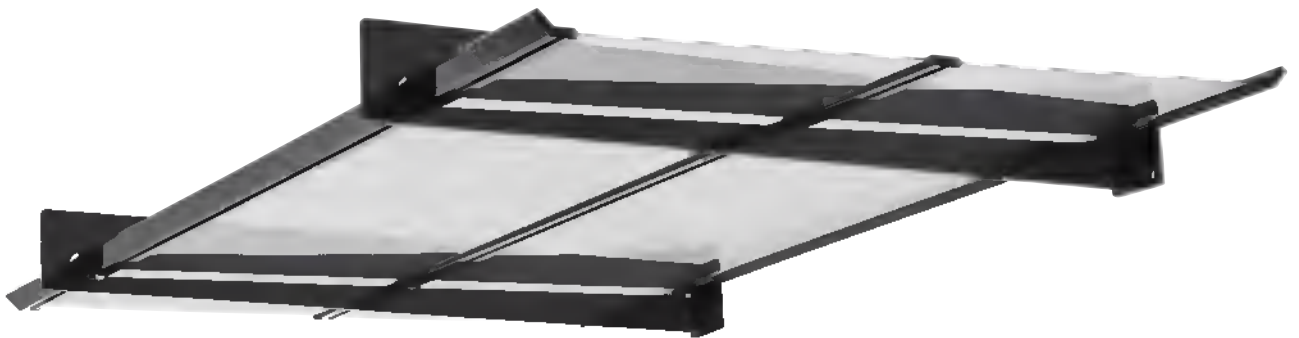

STOCKHOLM
1500 x 900 mm
Stainless steel
10270