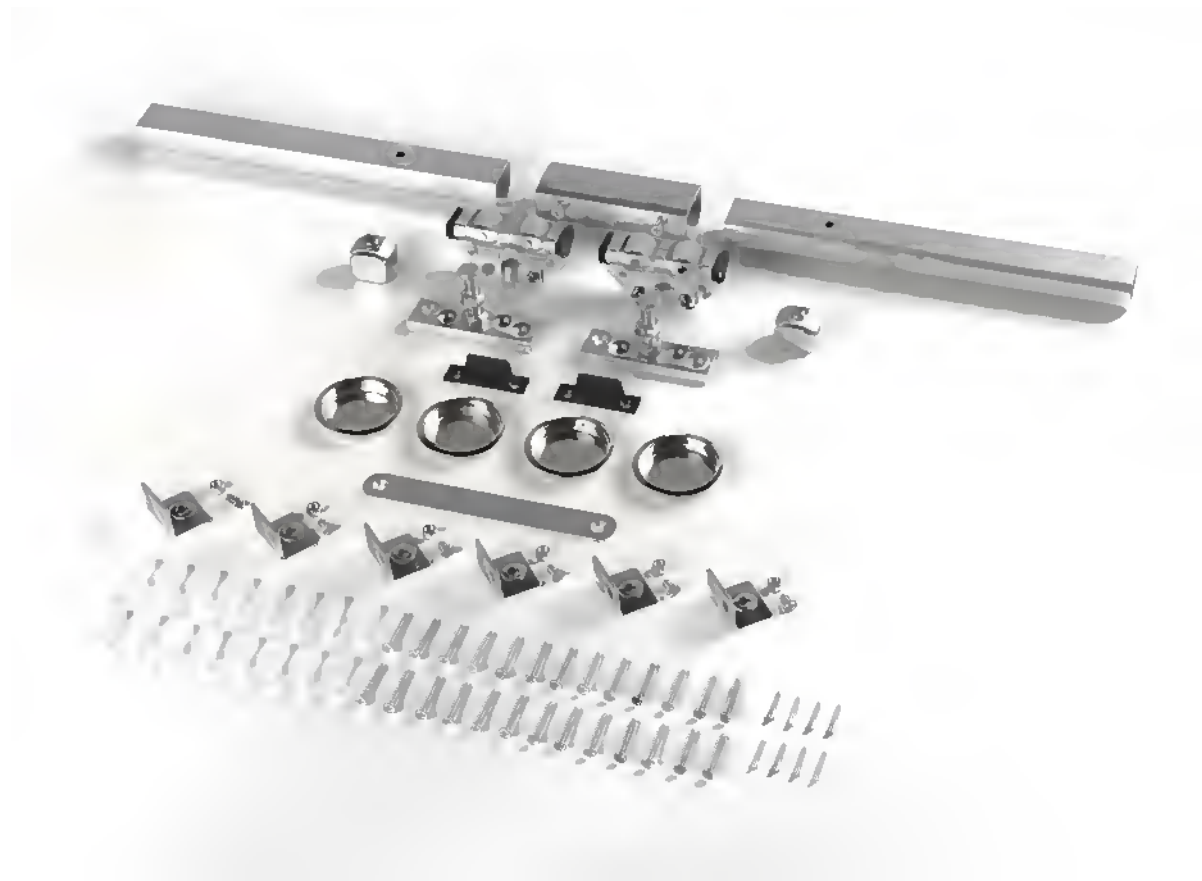

Ask us and we will make the concept that suits your business and wishes.

CARPORTS AND SHEDS

F&H Com
Bathroom
& Kitchen

Chrome, Stainless Steel, PVD

F&H Com Bathroom & Kitchen

PVD
Chrome
Stainless Steel

F&H Com Tailored
Bathroom To your
& Kitchen Needs