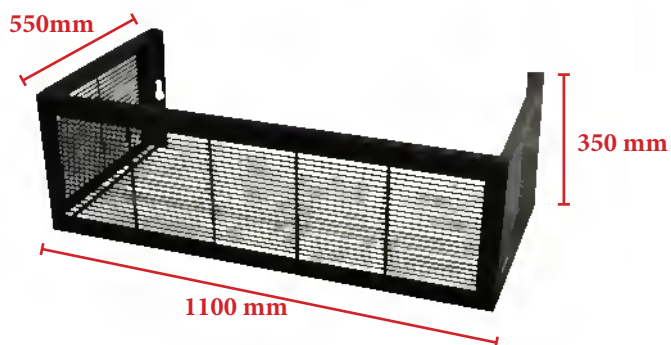

SUPERROOF

550mm

700/607 mm

1100 mm

MAGGIE HEAT PUMP COVER
Aluminium - White
10067

MAGGIE HEAT PUMP COVER
Aluminium - Black
10068

MAGGIE - EXTENSION
Aluminium - White
10073

MAGGIE - EXTENSION
Aluminium - Black
10074