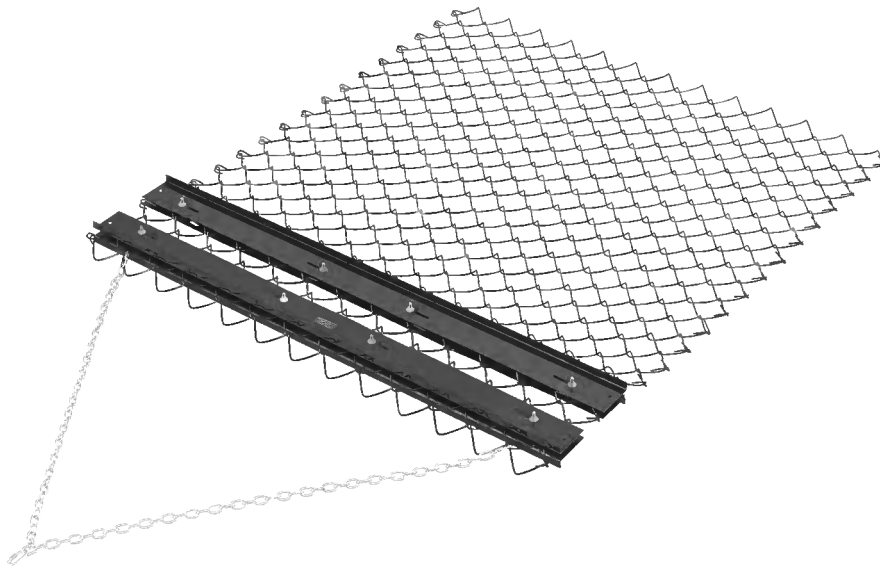

GRADER FOR LAWN TRACTOR

120 cm

12002

*Protection on handle
and scraper bar!*

HANDY GARDEN ROLLER
48 cm
13004

Full width
scraper bar !

TOW LAWN ROLLER
100 cm
13003

TOW LAWN ROLLER
120 cm
12053