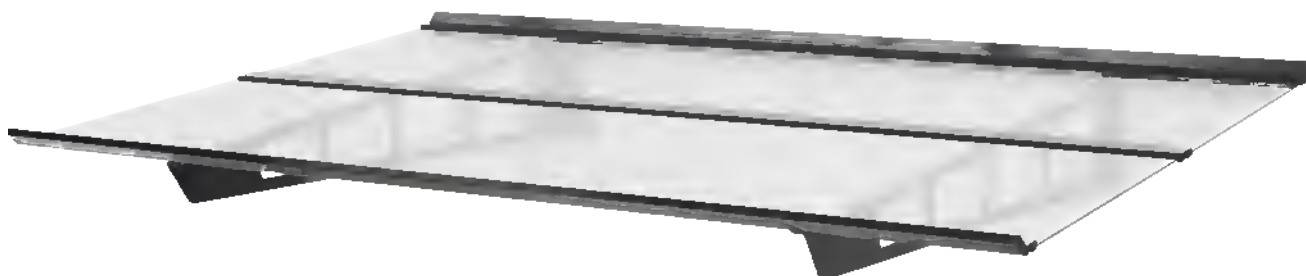

BERLIN 1500
Steel + powder coated grey
10248

BERLIN 1500
Steel + powder coated black
10249

BERLIN 1900
Steel + powder coated grey
10250

STOCKHOLM
1500 x 900 mm
Stainless steel
10270

OSLO
1400 x 900 mm - Stainless steel
10271

OSLO
1400 x 900 mm
Stainless steel+ black
10272

COPENHAGEN
1400 x 900 mm
Stainless steel+ black
10274

COPENHAGEN
1400 x 900 mm - Stainless steel
10273

GARBINS HIDE- DOBBELT
RATTAN - Black
10280

GARBINS HIDE
MADE FROM SMART FENCE