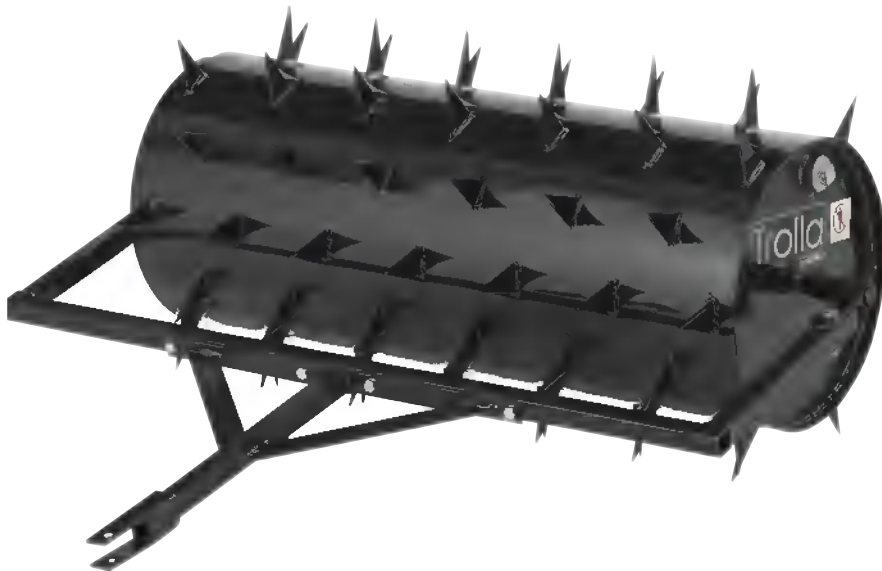

GRADER FOR LAWN TRACTOR

120 cm

12002

*Protection on handle
and scraper bar!*

HANDY GARDEN ROLLER
48 cm
13004

Full width
scraper bar !

TOW LAWN ROLLER
100 cm
13003

TOW LAWN ROLLER
120 cm
12053

TOW SPIKE AERATOR
91 cm
12054

Attachments

TROLLA

TOW BEHIND LAWN SWEEPER
LEAVY 97 cm
12008

*KEEP YOUR LAWN CLEAN
AND BEAUTIFUL*

TOW BEHIND LAWN SWEEPER
LEAVY 120 cm
12009

TOW SPIKE AERATOR
120 cm
12120

TOW SPIKE AERATOR
W/ Drop spreader
12011

HITCH BALL
50 mm - ATV/Garden tractor
12136

A black Trola wheelbarrow is shown in a close-up, low-angle shot. The wheelbarrow has a black plastic body with the brand name 'Trola' printed in white on a black rectangular background. It features a chain drive mechanism connecting the front wheels to the rear wheel. The front wheels are large and have a knobby tread pattern. The wheelbarrow is positioned on a grassy field with some weeds and small flowers. The background is slightly blurred, showing more of the grassy area.