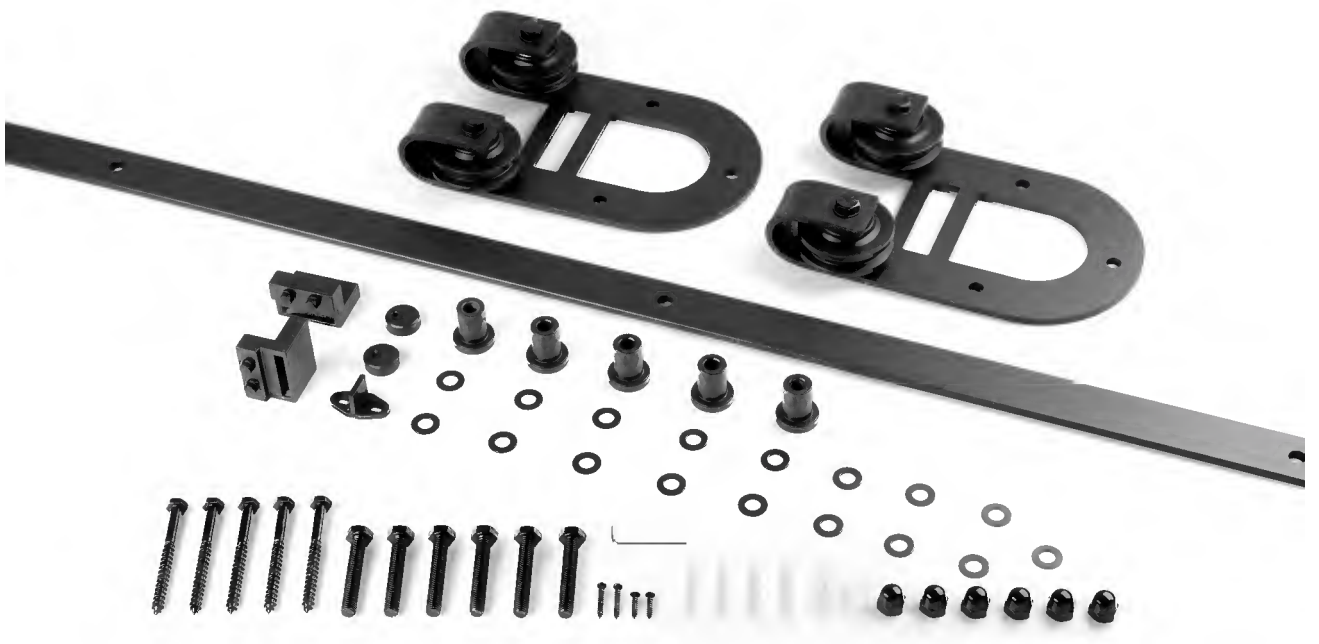

Ask us and we will make the concept that suits your business and wishes.

CARPORTS AND SHEDS

F&H Com
Bathroom
& Kitchen

Chrome, Stainless Steel, PVD

F&H Com Bathroom & Kitchen

PVD
Chrome
Stainless Steel

F&H Com Tailored
Bathroom To your
& Kitchen Needs