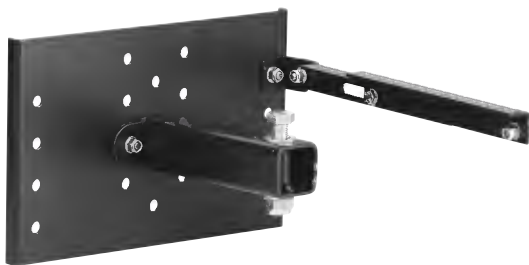

Draw hoemodule to Trolla SYSTEM. Suitable for Trolla basic module (12072 not included). 8 pcs. adjustable teeth. Working width 100 cm. Comes unassembled.

12063

TS tow ball/ pin

Tow ball/ pin mounting plate. Fits most garden tractor. Side mounting possible. Comes unassembled

12071

TS extensions to yard rake (2x25 cm)

Extend the current Trolla SYSTEM yard rake by 50 cm. Hardware and 6 teeth for mounting on the rake included. Total yard rake length 170 cm.

EASY STORAGE

12059

Mounting plate for mounting of TS on ATV

Mounting plate for mounting of Trola SYSTEM on ATV. Adjustable height. Comes unassembled.

12137

TS hooks for TS modules

1 set consists of 2 pieces. hooks for 1 pcs module.

Trola SYSTEM

TROLLA

Garage doors

F&H Com