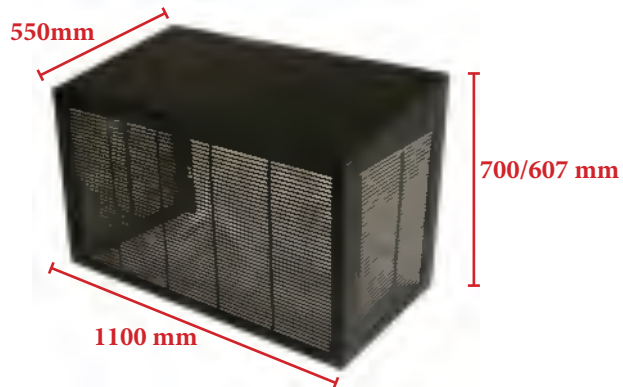

SUPERROOF

550mm

700/607 mm

1100 mm

MAGGIE HEAT PUMP COVER
Aluminium - White
10067

MAGGIE HEAT PUMP COVER
Aluminium - Black
10068

MAGGIE - EXTENSION
Aluminium - White
10073

MAGGIE - EXTENSION
Aluminium - Black
10074